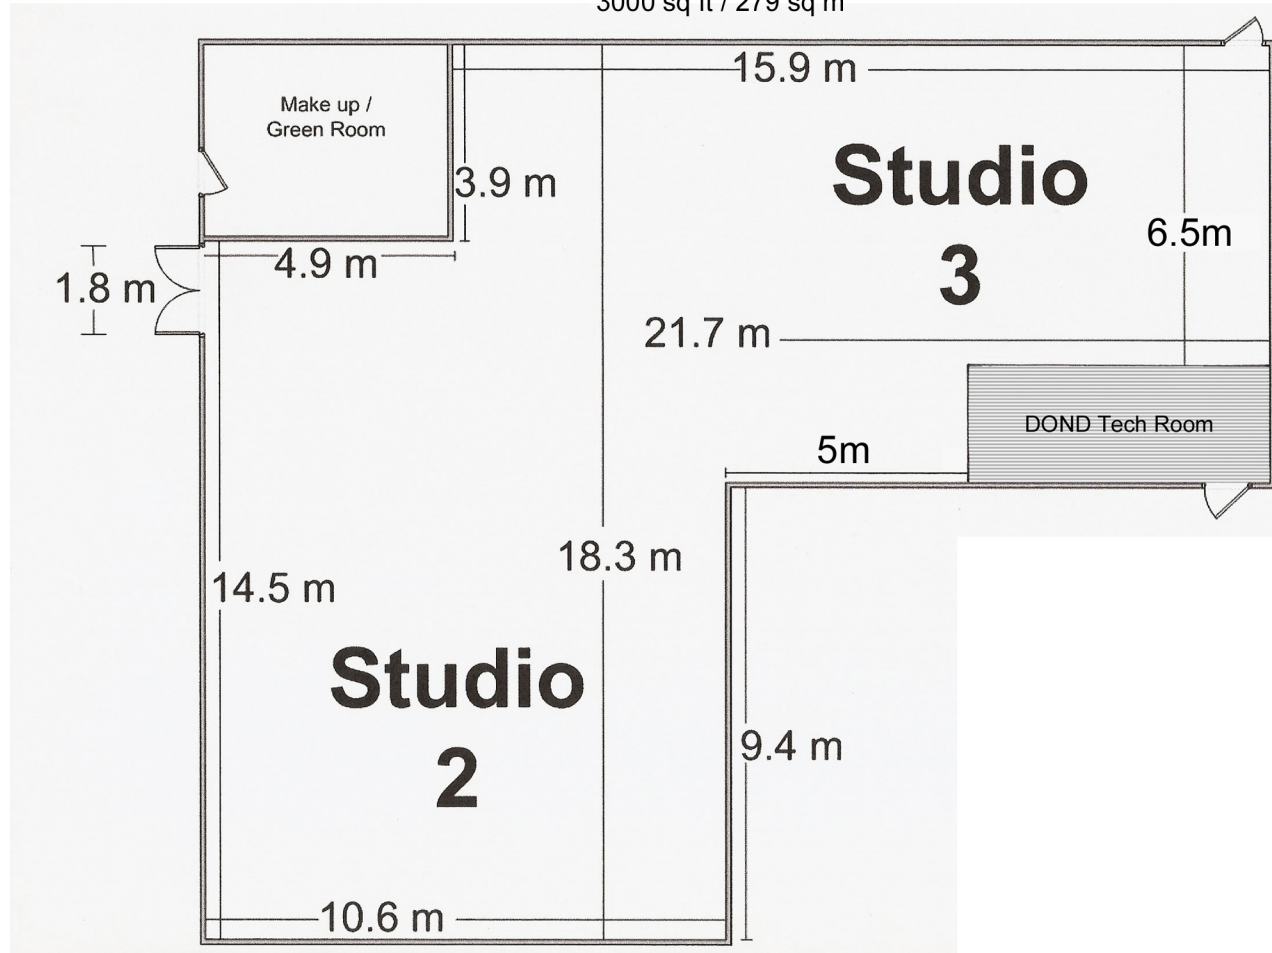

Studio 2 & 3

4.2m to Grid
7m to Apex
3000 sq ft / 279 sq m

BBC Studios and Post Production

© BBC Studios and Post Production LTD 2011

This drawing may not be copied or reproduced without the permission of BBC Studios and Post Production LTD.