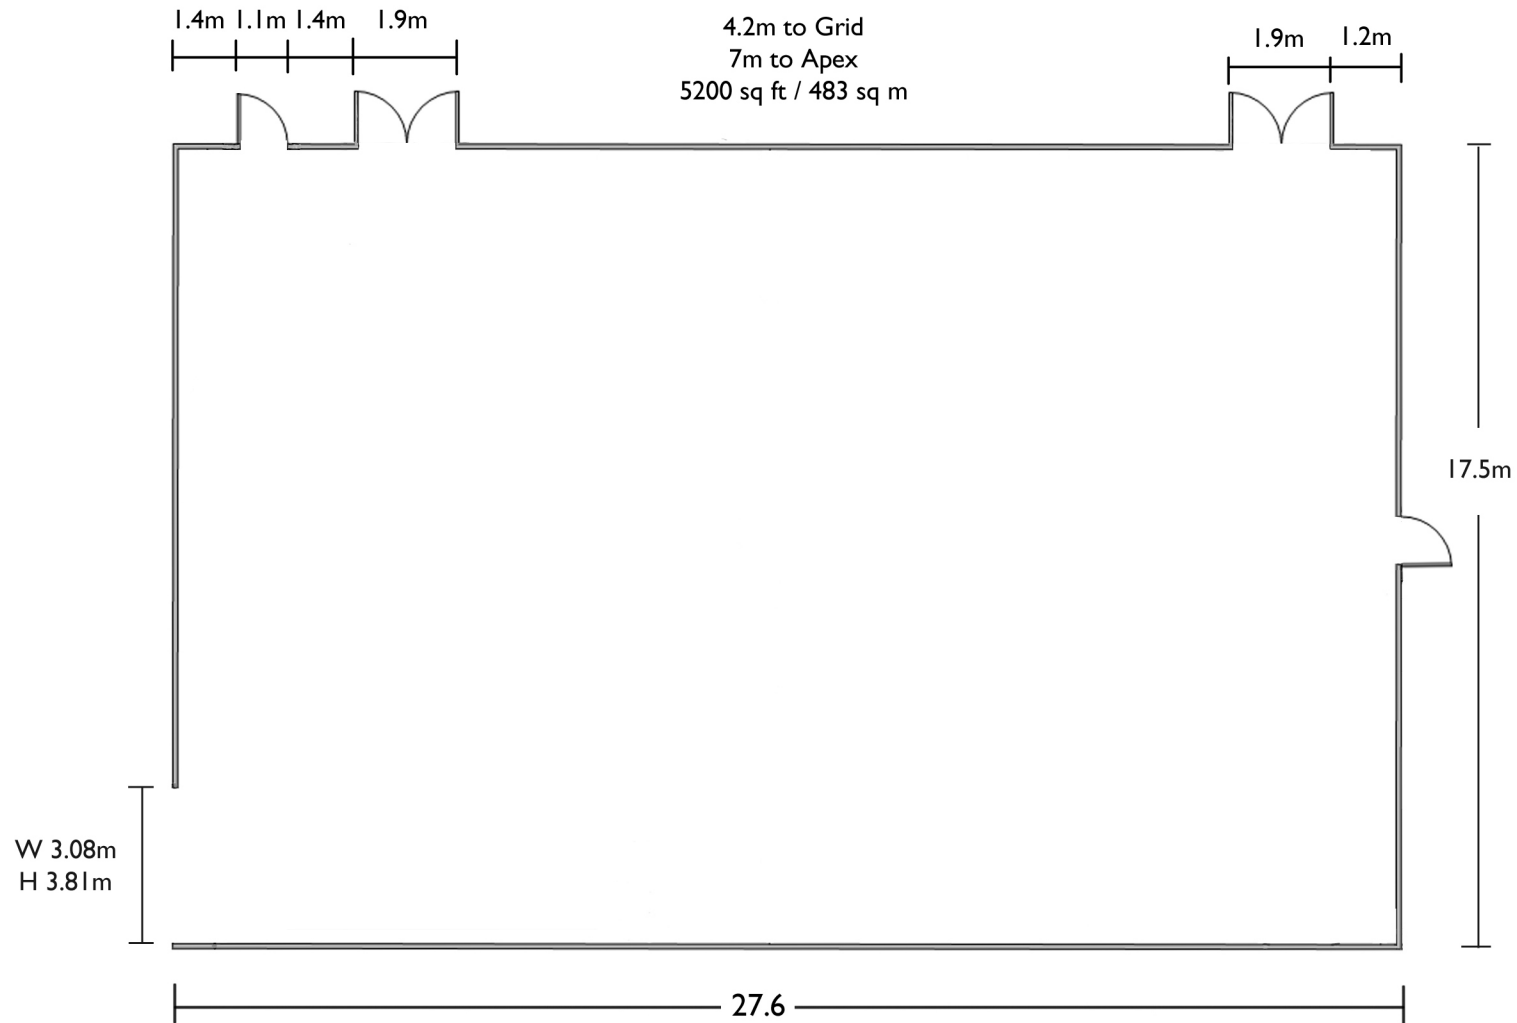

Studio 1

BBC Studios and Post Production

© BBC Studios and Post Production LTD 2011
This drawing may not be copied or reproduced without
the permission of BBC Studios and Post Production LTD.
Issued January 2011. All previous versions superceded.

Paintworks 6.3

Bath Road, Bristol, BS4 3EH
Tel: 0117 300 5445